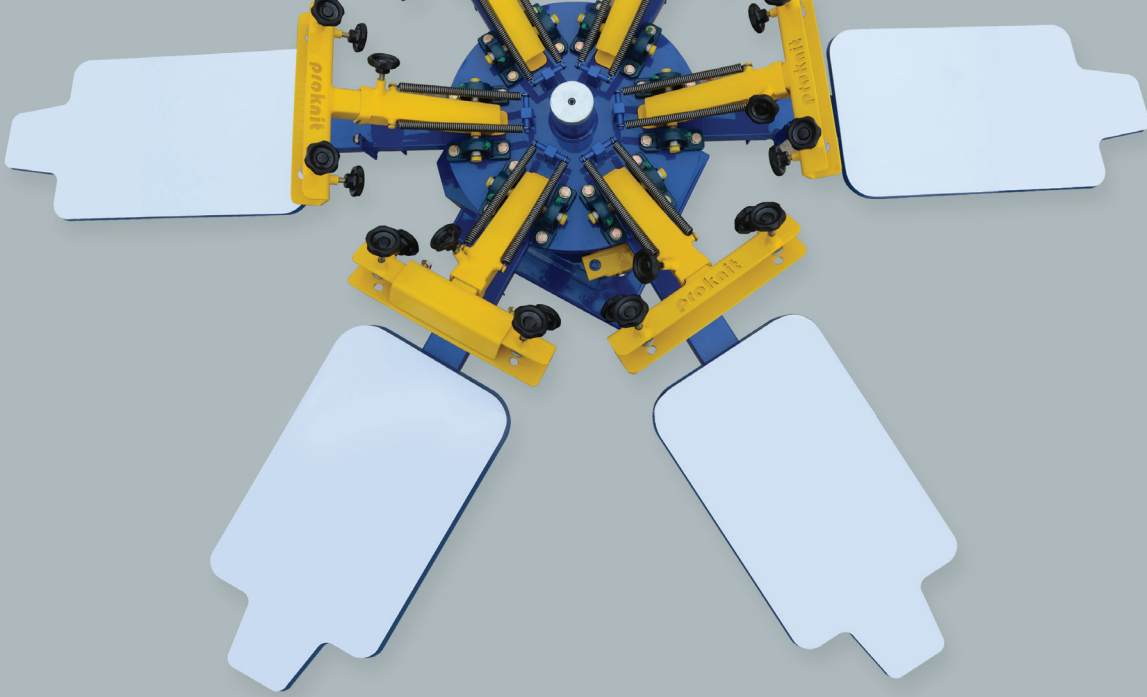

FABRIC RELAXER MACHINE

EASY TO HANDLE

SPECIFICATION

- ▶ Being smaller in size this machine **consumes less energy**
- ▶ Equipped with an **inverter** device for **speed control**
- ▶ User can adjust how fast the cloth goes in and rolls out
- ▶ Convenient hand pendant for easy, immediate control to inch forward/backward
- ▶ **Emergency stop** functions incorporated
- ▶ **Aligned rollers** with shafts in perfect alignment for proper movement with fabric, complete with inverter drive for flexibility of fabric speed at the touch of a button
- ▶ 220V, 50HZ/60HZ, single phase
- ▶ Simple switches for fast, easy and convenient operation
- ▶ Brand new special type imported motor (1HP) from TAIWAN
- ▶ **Inverter controller motor** for smooth operation
- ▶ Roll to plaited/folding